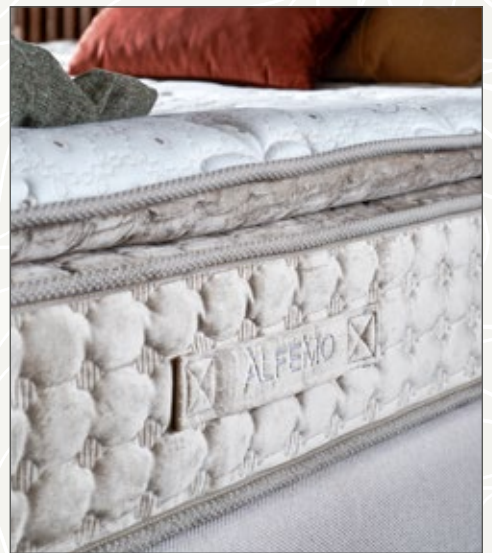

SLEEPY SOFT

KEY TO THE FULLY RESTED BODY

The wool-supported fabric of the Sleepy soft removes the heat on the bed and delivers it out from the sides. It can absorb the air humidity by %30. Pillow-top is filled with supportive materials, by supporting your back-neck at maximum you will wake up feeling refreshed every morning.

YOGA PEDIC

MEDITATING SLEEPING EXPERIENCE

With its anti-stress structure it helps your body to refresh itself during the night. Yoga Pedic Mattress supports your body for the best relaxing ability and enables you to start your day positively. Having different hardness on both sides makes you feel relaxed on each side. Rich minerals which were encased in this fabric helps your body to take relaxing signals during sleep. With these signals you feel much more refreshed and wake up with an energetic spirit.