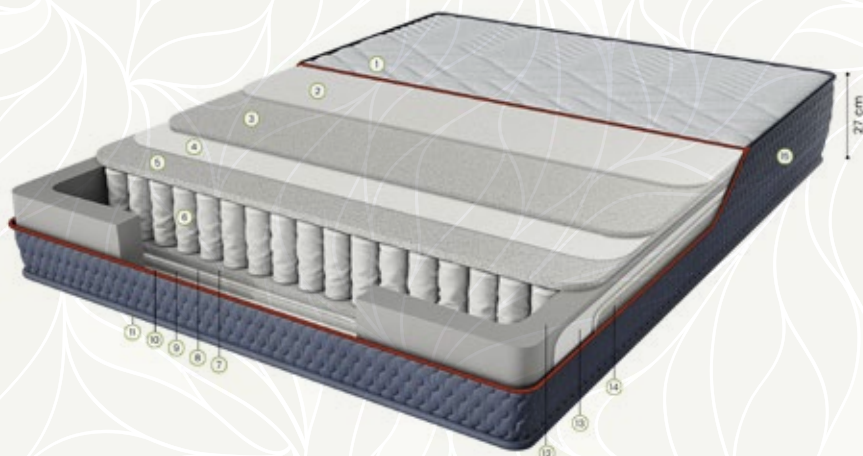

1. 1 Tencel Knit Fabric
2. 2 Siliconized Fiber
3. 3 Extra Comfort Foam with Downfeather Effect
4. 4 Interfacing
5. 5 High density Comfort Foam
6. 6 Pocket springs
7. 7 High density Comfort Foam
8. 8 High Density Foam with Downfeather Effect
9. 9 High density Comfort Foam
10. 10 Siliconized Fiber
11. 11 Tencel Knit Fabric
12. 12 Support Foam
13. 13 Interfacing
14. 14 High Density Support Foami
15. 15 Decorative Border Fabric