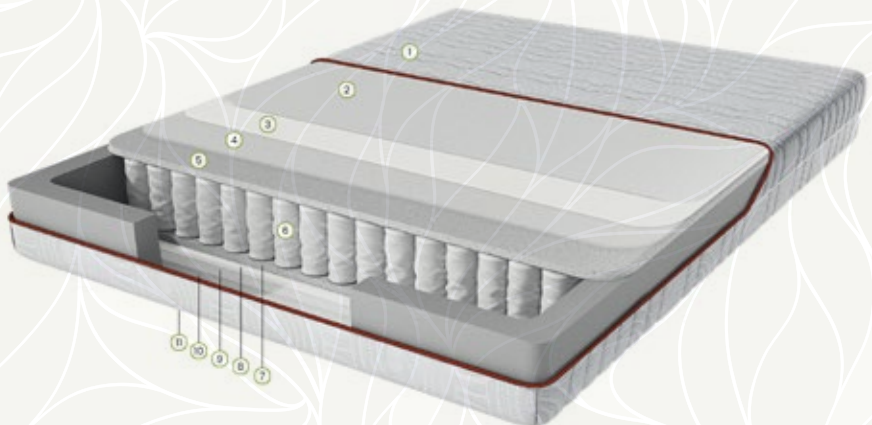

FRESH CLEAN

EMBRACE THE HYGIENE

Fresh Clean Mattress plays a big part in your sleep with its top zipped cover. It can be washed easily and enables you to sleep in a very clean hygienic environment. Middle Firm hardness will be supporting your spine to give you a good night's sleep. You will wake up refreshed every morning!

27 cm Mattress Height

Multisprings

Knit Fabric

High Density Support Foam

One Sided

Washable-Zippered Cover

- ① Knit Fabric
- ② Siliconized Fiber
- ③ Nonshrink Interlining
- ④ Jacquard Fabric
- ⑤ Siliconized Fiber
- ⑥ Interfacing
- ⑦ Comfort Foam
- ⑧ High Density Soft Felt
- ⑨ Weight Spreader Firm Felt
- ⑩ Multisprings
- ⑪ Weight Spreader Firm Felt
- ⑫ Interfacing
- ⑬ Weight Spreader Firm Felt
- ⑭ Siliconized Fiber
- ⑮ Knit Fabric
- ⑯ Support Foam
- ⑰ Interfacing
- ⑱ High Density Support Foam
- ⑲ Decorative Border Fabric

RELAX FIT

FEEL THE COMFORT, ENJOY YOUR SLEEP

Who doesn't wish to rest on a comfortable mattress after a long day? With its pocket springs and medium-firm high-quality support foam it will be the architect of your comfort. By adjusting your body shape and supporting your spine, Relax Fit mattress presents you with a revolutionary sleep so that you will be waking up energetic mornings every day.