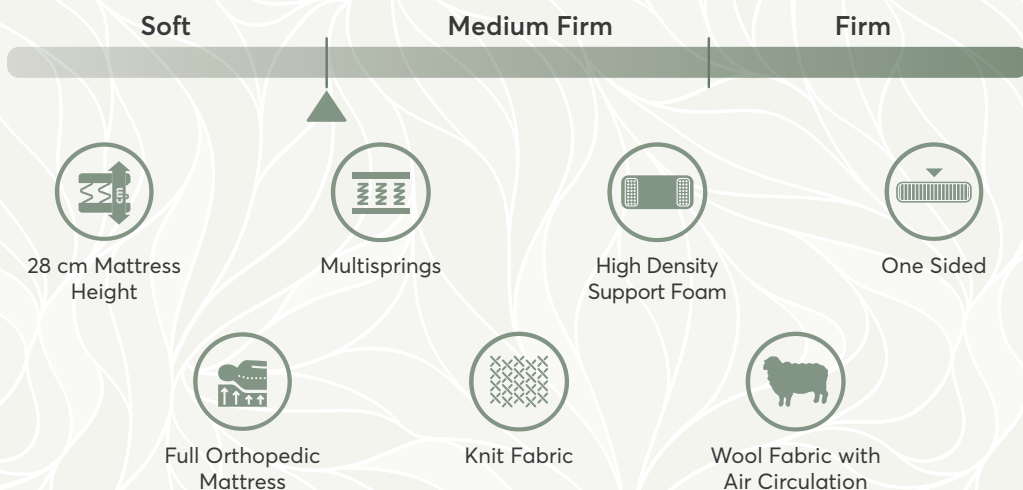

Washable-Zipped Cover

- ① Knit Fabric
- ② Fiber
- ③ Nonshrink Lining
- ④ Comfort Foam
- ⑤ Comfort Foam
- ⑥ Pocket springs
- ⑦ High Density Firm Felt
- ⑧ Interfacing
- ⑨ Quilt Foam
- ⑩ Quilt Foam
- ⑪ Fiber
- ⑫ Knit Fabric
- ⑬ High Density Support Foam
- ⑭ Decorative Border Fabric

SLEEPY SOFT

KEY TO THE FULLY RESTED BODY

The wool-supported fabric of the Sleepy soft removes the heat on the bed and delivers it out from the sides. It can absorb the air humidity by %30. Pillow-top is filled with supportive materials, by supporting your back-neck at maximum you will wake up feeling refreshed every morning.