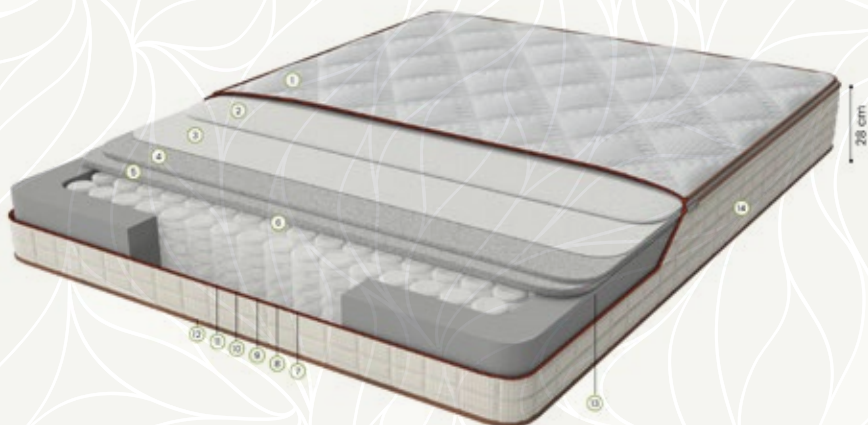

- ① Knit Fabric
- ② Fiber
- ③ Nonshrink Lining
- ④ Comfort Foam
- ⑤ Comfort Foam
- ⑥ Pocket springs
- ⑦ High Density Firm Felt
- ⑧ Interfacing
- ⑨ Quilt Foam
- ⑩ Quilt Foam
- ⑪ Fiber
- ⑫ Knit Fabric
- ⑬ High Density Support Foam
- ⑭ Decorative Border Fabric