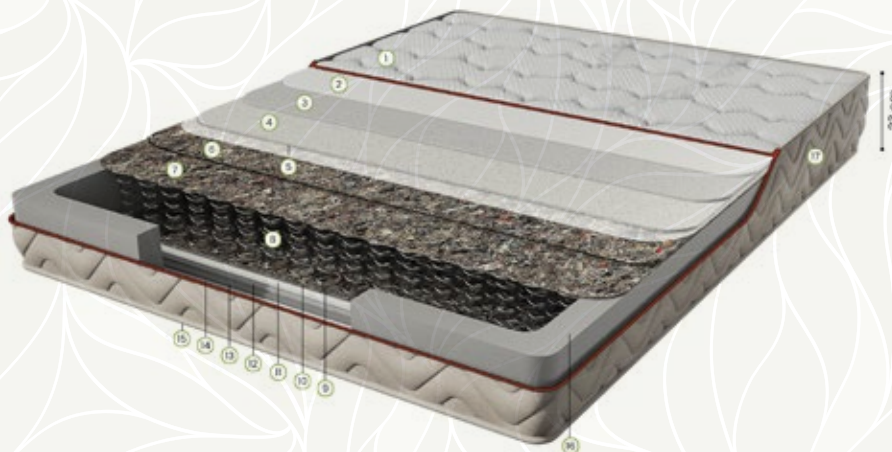

SENSE DREAM

GREAT HARMONY FOR HYGIENE AND BODY SUPPORT

Everyone wishes for a high-quality and fresh sleep. Sense Dream Mattress brings you the sleep that you always desire. With its Sanitized Hygiene Technology, you will be having a clean and unique sleeping experience. Orthopedic medium-firm foam creating optimum comfort.

23 cm Mattress Height

Bonnell Springs

Knit Fabric

Orthopedic

Two-Sided

Sanitized & Hygenic

- 1 Knit Fabric
- 2 Siliconized Fiber
- 3 High density Comfort Foam
- 4 High density Comfort Foam
- 5 Interfacing
- 6 High Density Flexi Felt
- 7 Weight Spreader Firm Felt
- 8 Bonnell Spring
- 9 Weight Spreader Firm Felt
- 10 High Density Flexi Felt
- 11 Interfacing
- 12 High density Comfort Foam
- 13 High density Comfort Foam
- 14 Siliconized Fiber
- 15 Knit Fabric
- 16 Support Foam
- 17 Decorative Border Fabric

POWER DELUXE

WHEN IT COMES TO SLEEP: EVERYTHING IS UNDER CONTROL

External factors matter as much as your physiology during sleep. Factors such as room temperature, mattress hardness, pillow height are the most important ones for a healthy sleeping experience. With its special fillings and exclusive fabric design, we aimed for maximum air circulation in a mattress. The "Power Deluxe Mattress" gives you a unique sleeping experience by adapting your body shape and supporting your spine.