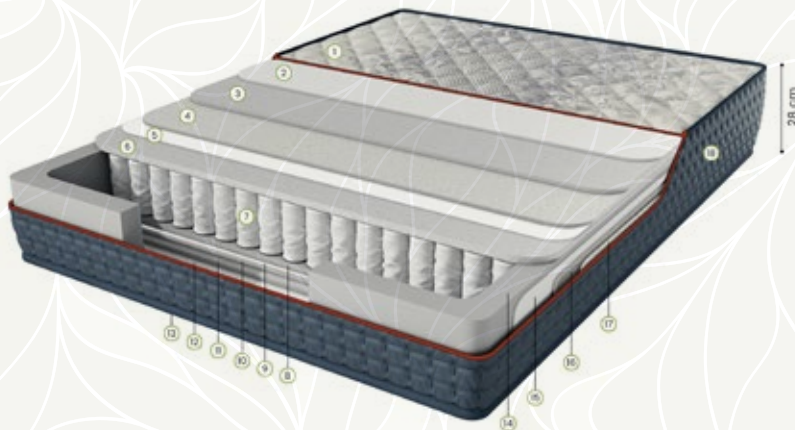

THERMO BALANCE

BEST SLEEP COMFORT IN EVERY SEASON

Thermo Balance Mattress can balance the body temperature with its special fabric to avoid the too hot or too cold feeling at night. It adjust the shape of your body and supports it for sleeping habits. This support is useful for balancing the blood pressure of your body during night. Twosided Mattress - Coolerside: Keeps your body temperature lower to avoid too hot feeling at night. It is advised to use it in Summer. Warmerside: Keeps your body temperature higher to avoid too cold feeling at night. It is advised to use it in winter.

28 cm Mattress Height

Pocket Springs

Knit Fabric

Full Orthopedic Mattress

Two-Sided

Cooler

Warmer

Summer Winter Usage

- 1 Knit Fabric with Cooler-Warmer Structure
- 2 Siliconized Fiber
- 3 High density Comfort Foam
- 4 High density Comfort Foam
- 5 Interfacing
- 6 High density Comfort Foam
- 7 Pocket springs
- 8 High density Comfort Foam
- 9 Interfacing
- 10 High density Comfort Foam
- 11 High density Comfort Foam
- 12 Siliconized Fiber
- 13 Knit Fabric with Cooler-Warmer Structure
- 14 Support Foam
- 15 Interfacing
- 16 Frame Foam: Firm
- 17 Siliconized Fiber
- 18 Decorative Border Fabric

VISCO TECH

ESSENTIAL FOR THE IDEAL SLEEP

With its soft and orthopedic foam, you will enjoy one of the best sleeping experience even after a hard day. It helps you to relax your muscles and regulates blood circulation with its special structure. It gives an amazing comfort and helps you sleep and by adjusting your body shape you can sleep in any position you desire without any pains.