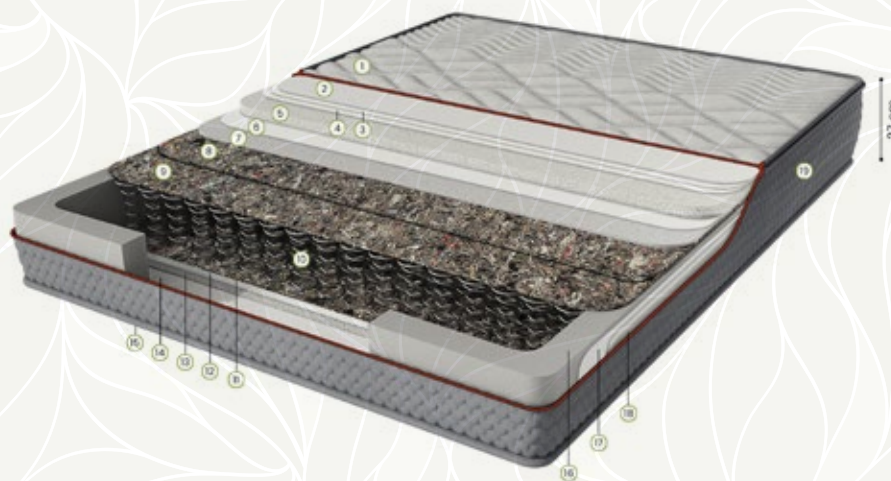

FRESH CLEAN

EMBRACE THE HYGIENE

Fresh Clean Mattress plays a big part in your sleep with its top zipped cover. It can be washed easily and enables you to sleep in a very clean hygienic environment. Middle Firm hardness will be supporting your spine to give you a good night's sleep. You will wake up refreshed every morning!

27 cm Mattress Height

Multisprings

Knit Fabric

High Density Support Foam

One Sided

Washable-Zippered Cover

- ① Knit Fabric
- ② Siliconized Fiber
- ③ Nonshrink Interlining
- ④ Jacquard Fabric
- ⑤ Siliconized Fiber
- ⑥ Interfacing
- ⑦ Comfort Foam
- ⑧ High Density Soft Felt
- ⑨ Weight Spreader Firm Felt
- ⑩ Multisprings
- ⑪ Weight Spreader Firm Felt
- ⑫ Interfacing
- ⑬ Weight Spreader Firm Felt
- ⑭ Siliconized Fiber
- ⑮ Knit Fabric
- ⑯ Support Foam
- ⑰ Interfacing
- ⑱ High Density Support Foam
- ⑲ Decorative Border Fabric

RELAX FIT

FEEL THE COMFORT, ENJOY YOUR SLEEP

Who doesn't wish to rest on a comfortable mattress after a long day? With its pocket springs and medium-firm high-quality support foam it will be the architect of your comfort. By adjusting your body shape and supporting your spine, Relax Fit mattress presents you with a revolutionary sleep so that you will be waking up energetic mornings every day.