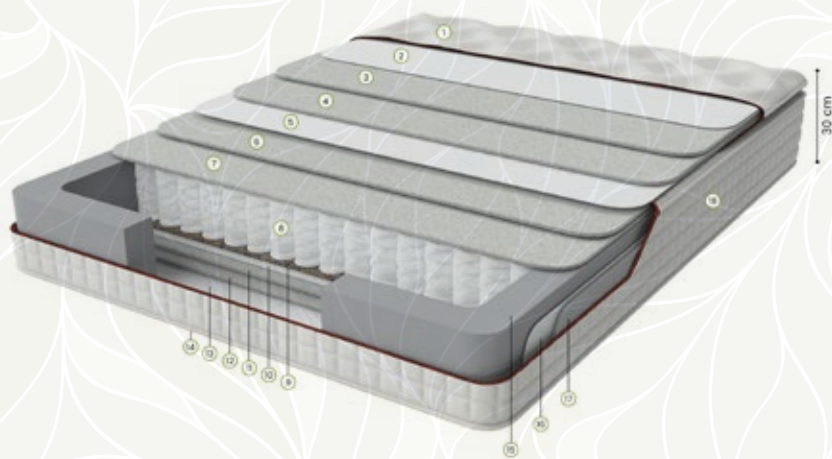

WINDY

MASTERPIECE FOR FLAWLESS SLEEP

By supporting your spine, the high-density foam structure and special topper welcome you to a very comfortable sleeping experience. For flawless sleep, meet with Windy's special layers. Among its super comfortable structure it will also mesmerize you with its elegant design. With the air capsules, your mattress will always breathe.

Soft

Medium Firm

Firm

30 cm Mattress Height

Pocket Springs

High Density Support Foam

Aircapsules with High Circulation

Neverturn Pillowtop