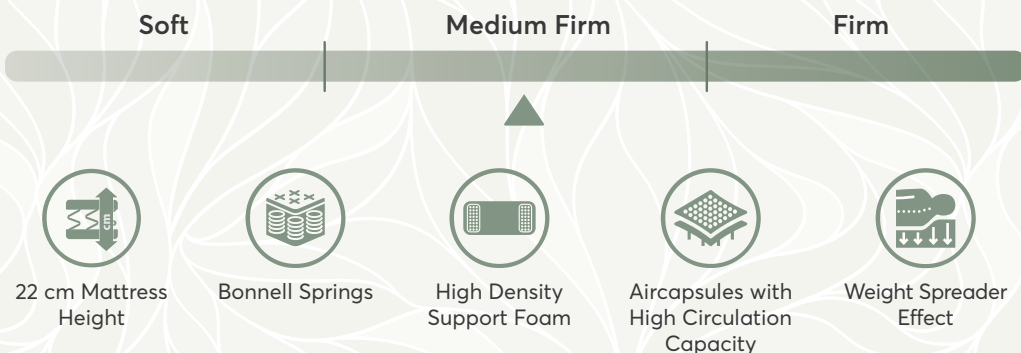

SENSE DREAM

GREAT HARMONY FOR HYGIENE AND BODY SUPPORT

Everyone wishes for a high-quality and fresh sleep. Sense Dream Mattress brings you the sleep that you always desire. With its Sanitized Hygiene Technology, you will be having a clean and unique sleeping experience. Orthopedic medium-firm foam creating optimum comfort.

23 cm Mattress Height

Bonnell Springs

Knit Fabric

Orthopedic

Two-Sided

Sanitized & Hygenic

- 1 Knit Fabric
- 2 Siliconized Fiber
- 3 High density Comfort Foam
- 4 High density Comfort Foam
- 5 Interfacing
- 6 High Density Flexi Felt
- 7 Weight Spreader Firm Felt
- 8 Bonnell Spring
- 9 Weight Spreader Firm Felt
- 10 High Density Flexi Felt
- 11 Interfacing
- 12 High density Comfort Foam
- 13 High density Comfort Foam
- 14 Siliconized Fiber
- 15 Knit Fabric
- 16 Support Foam
- 17 Decorative Border Fabric

POWER DELUXE

WHEN IT COMES TO SLEEP: EVERYTHING IS UNDER CONTROL

External factors matter as much as your physiology during sleep. Factors such as room temperature, mattress hardness, pillow height are the most important ones for a healthy sleeping experience. With its special fillings and exclusive fabric design, we aimed for maximum air circulation in a mattress. The "Power Deluxe Mattress" gives you a unique sleeping experience by adapting your body shape and supporting your spine.