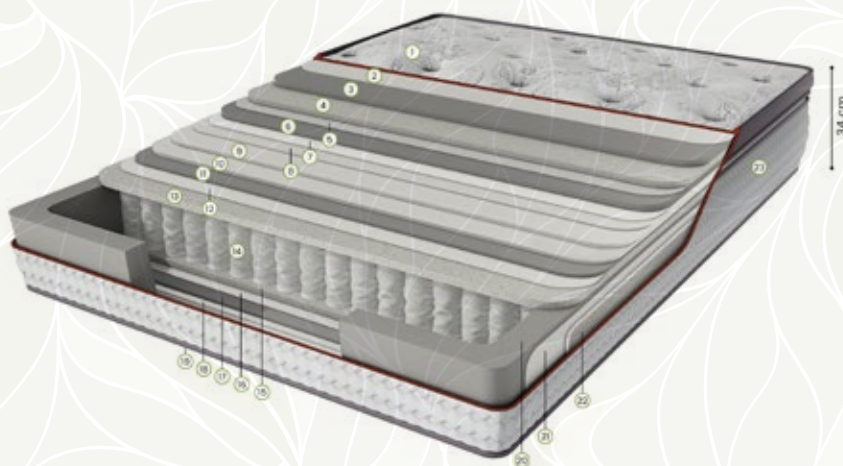

27 cm
Mattress
Height

Pocket
Spring

Yoga Rythm
Technology

Full Orthopedic
Mattress

Foam with
Downfeather
Effect

High Desnity Foam
Encased

Knit Fabric

- ① Soft Touch Knit Fabric
- ② Silicone Fiber
- ③ Super Soft Comfort Layer
- ④ Quilted Support Foam
- ⑤ Interfacing
- ⑥ Super Soft Comfort Layer
- ⑦ High Density Comfort Layer
- ⑧ Pocket Spring Support System
- ⑨ Interfacing
- ⑩ Quilted Support Foam
- ⑪ Silicone Fiber
- ⑫ Quilted Decorative Border Fabric

Soft

Medium Firm

Firm

34 cm
Mattress
Height

Pocket
Spring

Boron infused
Jersey fabric

Full Orthopedic
Mattress

- 1 Special Fabric with Boron Mineral
- 2 Siliconized fiber
- 3 High comfort foam with downfeather effect
- 4 High comfort foam with downfeather effect
- 5 Interfacing
- 6 High comfort foam
- 7 Interfacing
- 8 Siliconized fiber
- 9 Jacquard jersey fabric
- 10 Jacquard jersey fabric
- 11 High density comfort foam
- 12 Interfacing
- 13 High density comfort foam
- 14 Pocket spring
- 15 High density comfort foam
- 16 Interfacing
- 17 High density Comfort Foam
- 18 Siliconized Fiber
- 19 Jacquard Fabric
- 20 Support Foam
- 21 Interfacing
- 22 High Density Support Foam
- 23 Decorative Border Fabric

30 cm Mattress Height

Multispring + Micro Pocket Spring

One Sided

Full Orthopedic Mattress

Full Orthopedic

High Density Foam Encased

- ① Viscose Fabric
- ② Siliconized Fiber
- ③ High Comfort Foam with Downfeather Effect
- ④ High Comfort Foam with Downfeather Effect
- ⑤ Interfacing
- ⑥ Micro Pocket springs
- ⑦ Felt
- ⑧ Multisprings
- ⑨ Felt
- ⑩ Comfort Foam
- ⑪ Comfort Foam
- ⑫ Siliconized Fiber
- ⑬ Knit Fabric
- ⑭ Support Foam
- ⑮ Frame Foam: Firm
- ⑯ Decorative Border Fabric