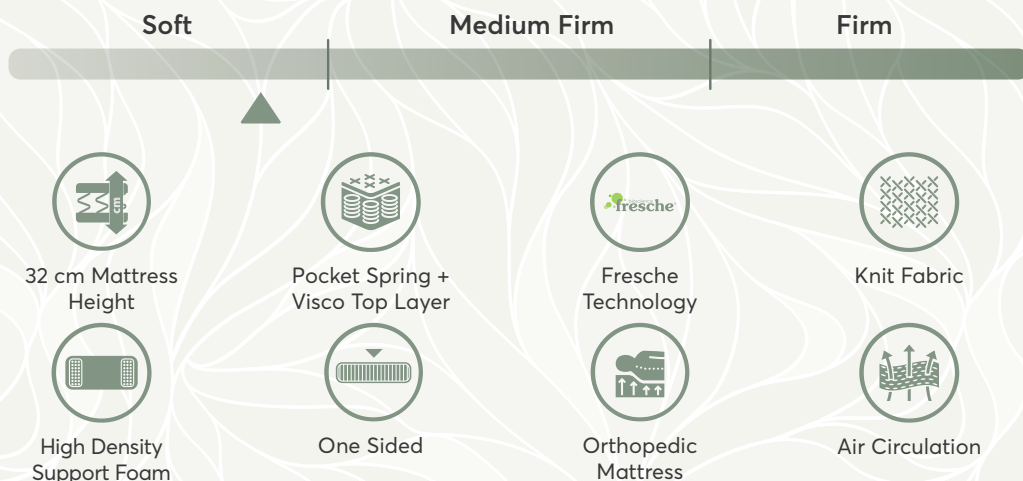

BAMBOO

THE MOST LUXURIOUS SLEEP EXPERIENCE

High quality sleep on a mattress which fits to your sleeping habits is priceless. Bamboo mattress meets any kind of expectation from a luxurious mattress.

It matches to any sleeping position and also supports your body for your sleeping habits during night. We always think of your comfort hence by using the best materials we aimed for the very best sleep experience. Through fresh air circulation canals we wanted to give you the most desired sleep. Our Luxus Sleep System with Bamboo touch is here to present you a highend comfort with a strong structure.

Soft

Medium Firm

Firm

31 cm Mattress Height

Bonnel Spring

Foam with Downfeather Effect

High Density Foam Encased

- 1 Fabric with Bamboo Content
- 2 High Density Siliconized Fiber
- 3 Foam with Downfeather Effect
- 4 Weight Spreader Firm Felt
- 5 Bonnell Spring
- 6 Weight Spreader Firm Felt
- 7 Foam with Downfeather Effect
- 8 High Density Siliconized Fiber
- 9 Fabric with Bamboo Content
- 10 High Density Support Foam
- 11 Interfacing
- 12 Quilt Foam
- 13 Border Fabric

SLEEP MASTER

A REFRESHING SLEEP WITH FRESCHE® TECHNOLOGY

It adjust your body shape and fits itself to your sleeping position and also by supporting your spine it gives you a cuddly feeling. With its fancy design and visco foam your body will be feeling rested in a serenity. The fresche® technology in its fabric presents you a very hygienic and healthy sleeping experience.

- 1 High density Comfort Foam
- 2 Siliconized Fiber
- 3 High Comfort Foam with Downfeather Effect
- 4 High Comfort Foam with Downfeather Effect
- 5 Interfacing
- 6 Visco: Elastical Structure
- 7 High Comfort Foam with Downfeather Effect
- 8 High density Comfort Foam
- 9 Pocket springs
- 10 High density Comfort Foam
- 11 Interfacing
- 12 High density Comfort Foam
- 13 High density Comfort Foam
- 14 Knit Fabric
- 15 Support Foam
- 16 Interfacing
- 17 High Density Support Foami
- 18 Decorative Border Fabric