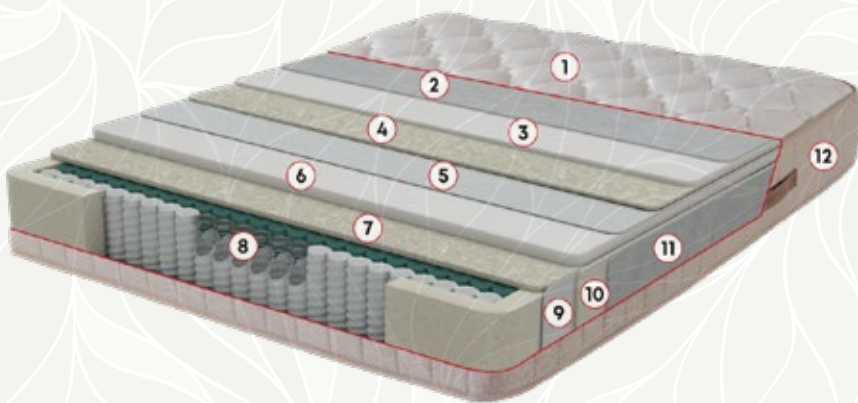

LINEA

START AN ENERGETIC DAY WITH LINEA

Linea mattress, you start the day rested every day. Yoga Rythm technology helps you helps you to wake up vigorous and alive every morning. Thus, its easier for you to start your day more energetic and refreshed. Linea is the best mattress for you when you just need the very best comfort. We designed Linea mattress just for you to take you a meditative journey.

27 cm
Mattress
Height

Pocket
Spring

Yoga Rythm
Technology

Full Orthopedic
Mattress

Foam with
Downfeather
Effect

High Desnity Foam
Encased

Knit Fabric

- ① Soft Touch Knit Fabric
- ② Silicone Fiber
- ③ Super Soft Comfort Layer
- ④ Quilted Support Foam
- ⑤ Interfacing
- ⑥ Super Soft Comfort Layer
- ⑦ High Density Comfort Layer
- ⑧ Pocket Spring Support System
- ⑨ Interfacing
- ⑩ Quilted Support Foam
- ⑪ Silicone Fiber
- ⑫ Quilted Decorative Border Fabric

BORELAX

BORON MIRACLE WILL BE PERFECT FOR YOUR BODY

With its natural structure, Boron lengthens the lifespan of the fabric. Also Boron fabric with its antiseptic properties, will be the best option for the hygienic rooms. With the pocket springs you can enjoy your continuous sleep.

Soft

Medium Firm

Firm

34 cm
Mattress
Height

Pocket
Spring

Boron infused
Jersey fabric

Full Orthopedic
Mattress

- 1 Special Fabric with Boron Mineral
- 2 Siliconized fiber
- 3 High comfort foam with downfeather effect
- 4 High comfort foam with downfeather effect
- 5 Interfacing
- 6 High comfort foam
- 7 Interfacing
- 8 Siliconized fiber
- 9 Jacquard jersey fabric
- 10 Jacquard jersey fabric
- 11 High density comfort foam
- 12 Interfacing
- 13 High density comfort foam
- 14 Pocket spring
- 15 High density comfort foam
- 16 Interfacing
- 17 High density Comfort Foam
- 18 Siliconized Fiber
- 19 Jacquard Fabric
- 20 Support Foam
- 21 Interfacing
- 22 High Density Support Foam
- 23 Decorative Border Fabric