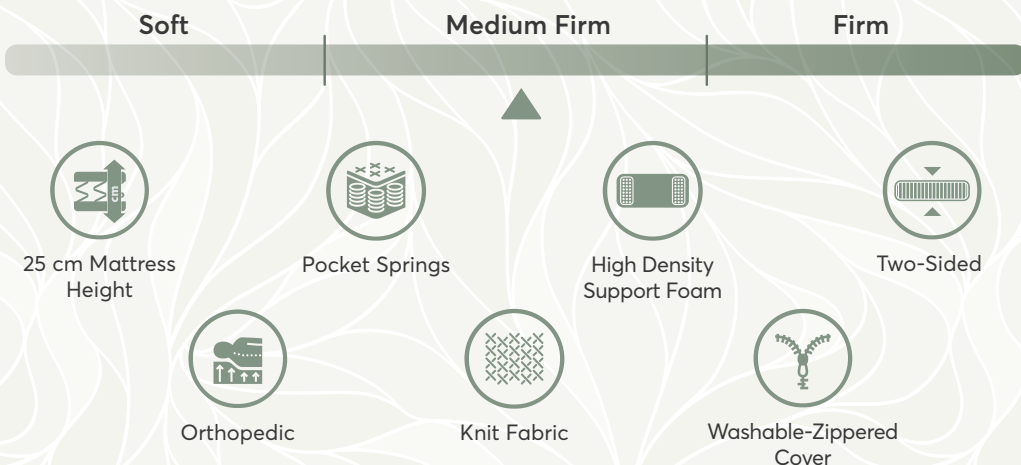

FRESH CLEAN

EMBRACE THE HYGIENE

Fresh Clean Mattress plays a big part in your sleep with its top zipped cover. It can be washed easily and enables you to sleep in a very clean hygienic environment. Middle Firm hardness will be supporting your spine to give you a good night's sleep. You will wake up refreshed every morning!

27 cm Mattress Height

Multisprings

Knit Fabric

High Density Support Foam

One Sided

Washable-Zippered Cover

- ① Knit Fabric
- ② Siliconized Fiber
- ③ Nonshrink Interlining
- ④ Jacquard Fabric
- ⑤ Siliconized Fiber
- ⑥ Interfacing
- ⑦ Comfort Foam
- ⑧ High Density Soft Felt
- ⑨ Weight Spreader Firm Felt
- ⑩ Multisprings
- ⑪ Weight Spreader Firm Felt
- ⑫ Interfacing
- ⑬ Weight Spreader Firm Felt
- ⑭ Siliconized Fiber
- ⑮ Knit Fabric
- ⑯ Support Foam
- ⑰ Interfacing
- ⑱ High Density Support Foam
- ⑲ Decorative Border Fabric

RELAX FIT

FEEL THE COMFORT, ENJOY YOUR SLEEP

Who doesn't wish to rest on a comfortable mattress after a long day? With its pocket springs and medium-firm high-quality support foam it will be the architect of your comfort. By adjusting your body shape and supporting your spine, Relax Fit mattress presents you with a revolutionary sleep so that you will be waking up energetic mornings every day.