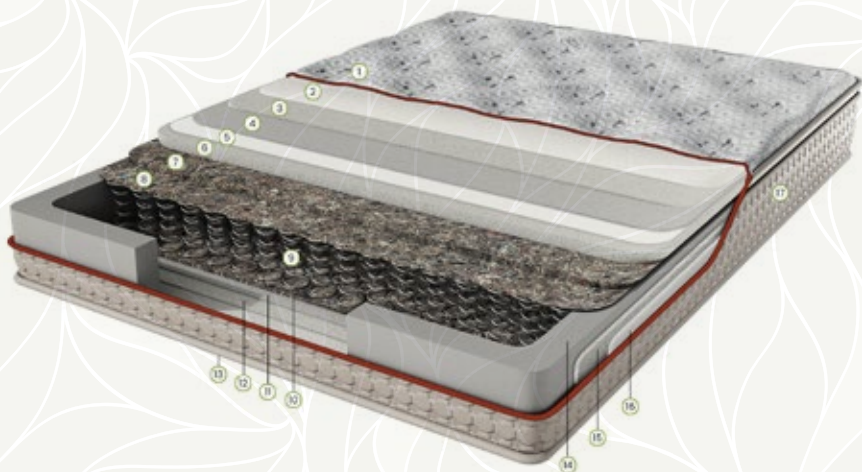

Washable-Zipped Cover

- ① Knit Fabric
- ② Fiber
- ③ Nonshrink Lining
- ④ Comfort Foam
- ⑤ Comfort Foam
- ⑥ Pocket springs
- ⑦ High Density Firm Felt
- ⑧ Interfacing
- ⑨ Quilt Foam
- ⑩ Quilt Foam
- ⑪ Fiber
- ⑫ Knit Fabric
- ⑬ High Density Support Foam
- ⑭ Decorative Border Fabric

SLEEPY SOFT

KEY TO THE FULLY RESTED BODY

The wool-supported fabric of the Sleepy soft removes the heat on the bed and delivers it out from the sides. It can absorb the air humidity by %30. Pillow-top is filled with supportive materials, by supporting your back-neck at maximum you will wake up feeling refreshed every morning.

YOGA PEDIC

MEDITATING SLEEPING EXPERIENCE

With its anti-stress structure it helps your body to refresh itself during the night. Yoga Pedic Mattress supports your body for the best relaxing ability and enables you to start your day positively. Having different hardness on both sides makes you feel relaxed on each side. Rich minerals which were encased in this fabric helps your body to take relaxing signals during sleep. With these signals you feel much more refreshed and wake up with an energetic spirit.