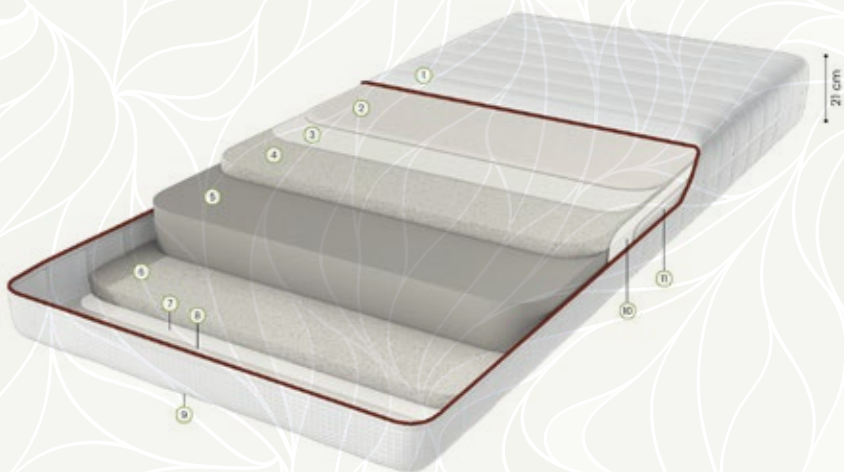

BABY CLEAN

NATURAL & HEALTHY SLEEP FOR BABYS

Sleep is the most essential function for helping babies to maintain optimal health and well-being, directly affecting their healthy growth. For a sound sleep "Baby Clean Mattress" is designed to fit exactly for your baby's body. We applied special foams with a down-feather effect to support your baby's spine hence getting a good night's sleep for your baby is now much easier.

21 cm Mattress Height

Knit Fabric

Two-Sided

Foam with Downfeather Effect

Washable-Zippered Cover

- ① Knit Fabric
- ② Siliconized Fiber
- ③ Nonshrink Lining
- ④ High Comfort Foam with Downfeather Effect
- ⑤ ExtraComfort Foam
- ⑥ High Comfort Foam with Downfeather Effect
- ⑦ Nonshrink Lining
- ⑧ Siliconized Fiber
- ⑨ Knit Fabric
- ⑩ Nonshrink Lining
- ⑪ Siliconized Fiber

SETS

ARIS

Size (cm)

90X190

90X200

100X200

120X200

140X190