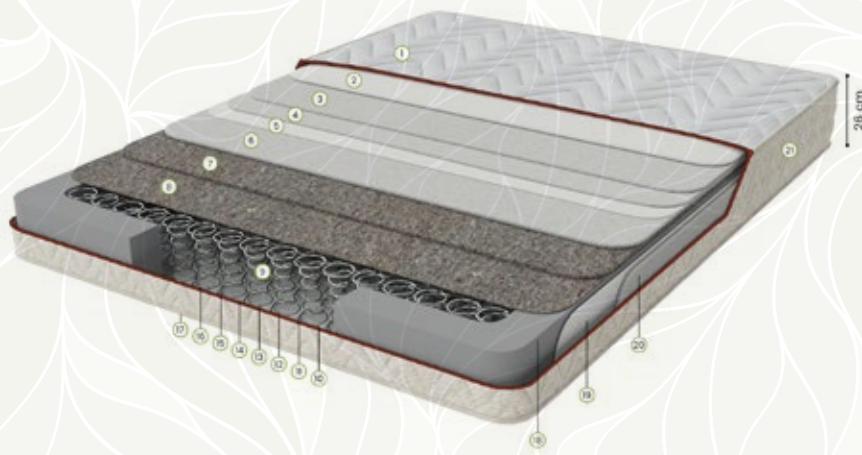

26 cm Mattress Height

Multisprings

Bonnell Springs

High Density Support Foam

Aircapsules with High Circulation

- 1 Knit Fabric
- 2 Siliconized Fiber
- 3 High Density Quilt Foam
- 4 High Density Quilt Foam
- 5 Interfacing
- 6 Comfort Foam
- 7 Weight Spreader Flexi Felt
- 8 Density Spreader Firm Felt
- 9 Bonnell Spring
- 10 Density Spreader Firm Felt
- 11 Weight Spreader Fleksi Felt
- 12 Interfacing
- 13 Comfort Foami
- 14 High Density Quilt Foam
- 15 High Density Quilt Foam
- 16 Siliconized Fiber
- 17 Knit Fabric
- 18 High Density Support Foam
- 19 Interfacing
- 20 Quilt Foam
- 21 Border Fabric

SENSE DREAM

GREAT HARMONY FOR HYGIENE AND BODY SUPPORT

Everyone wishes for a high-quality and fresh sleep. Sense Dream Mattress brings you the sleep that you always desire. With its Sanitized Hygiene Technology, you will be having a clean and unique sleeping experience. Orthopedic medium-firm foam creating optimum comfort.