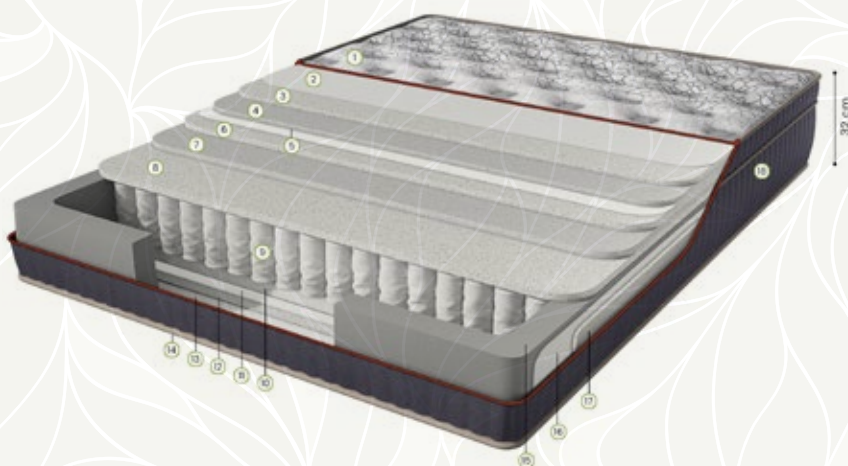

1. 1 High density Comfort Foam
2. 2 Siliconized Fiber
3. 3 High Comfort Foam with Downfeather Effect
4. 4 High Comfort Foam with Downfeather Effect
5. 5 Interfacing
6. 6 Visco: Elastical Structure
7. 7 High Comfort Foam with Downfeather Effect
8. 8 High density Comfort Foam
9. 9 Pocket springs
10. 10 High density Comfort Foam
11. 11 Interfacing
12. 12 High density Comfort Foam
13. 13 High density Comfort Foam
14. 14 Knit Fabric
15. 15 Support Foam
16. 16 Interfacing
17. 17 High Density Support Foami
18. 18 Decorative Border Fabric