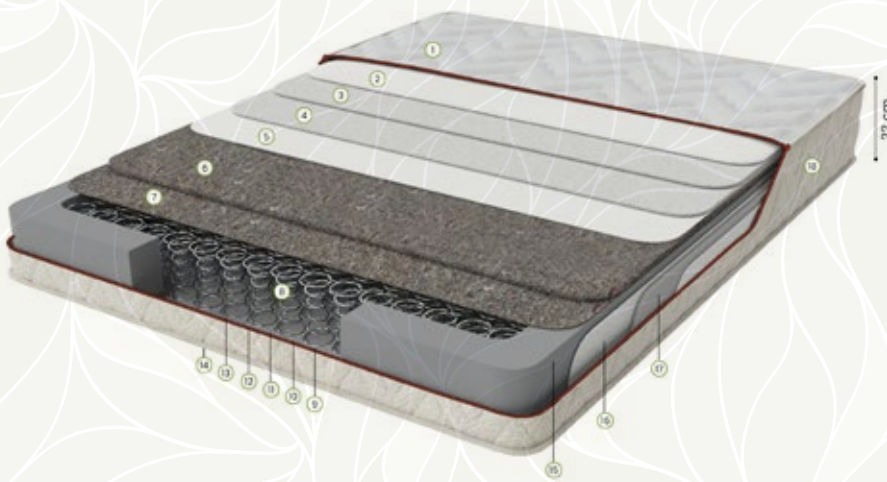

SENSE DREAM

GREAT HARMONY FOR HYGIENE AND BODY SUPPORT

Everyone wishes for a high-quality and fresh sleep. Sense Dream Mattress brings you the sleep that you always desire. With its Sanitized Hygiene Technology, you will be having a clean and unique sleeping experience. Orthopedic medium-firm foam creating optimum comfort.

23 cm Mattress Height

Bonnell Springs

Knit Fabric

Orthopedic

Two-Sided

Sanitized & Hygenic

- 1 Knit Fabric
- 2 Siliconized Fiber
- 3 High density Comfort Foam
- 4 High density Comfort Foam
- 5 Interfacing
- 6 High Density Flexi Felt
- 7 Weight Spreader Firm Felt
- 8 Bonnell Spring
- 9 Weight Spreader Firm Felt
- 10 High Density Flexi Felt
- 11 Interfacing
- 12 High density Comfort Foam
- 13 High density Comfort Foam
- 14 Siliconized Fiber
- 15 Knit Fabric
- 16 Support Foam
- 17 Decorative Border Fabric

POWER DELUXE

WHEN IT COMES TO SLEEP: EVERYTHING IS UNDER CONTROL

External factors matter as much as your physiology during sleep. Factors such as room temperature, mattress hardness, pillow height are the most important ones for a healthy sleeping experience. With its special fillings and exclusive fabric design, we aimed for maximum air circulation in a mattress. The "Power Deluxe Mattress" gives you a unique sleeping experience by adapting your body shape and supporting your spine.