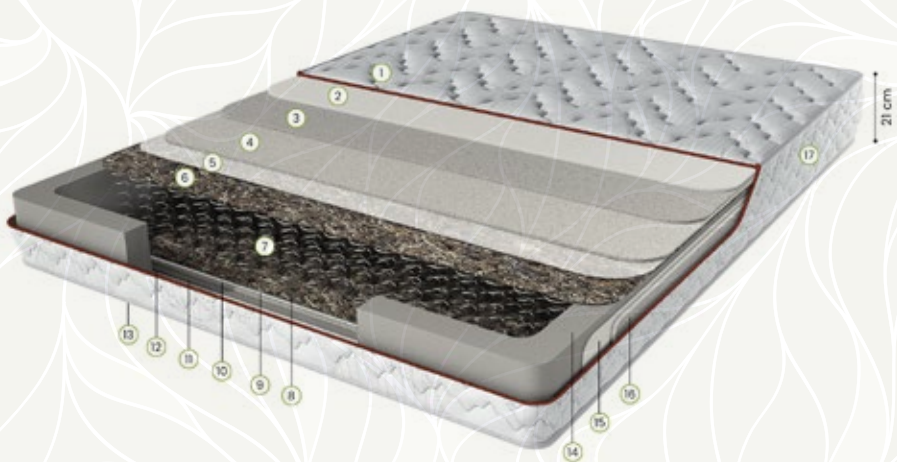

BELLA

WHO DOESN'T NEED THE BEAUTY SLEEP?

Sleep is very important for our physical and mental health. With its special support foams it embraces your body and gives your body the necessary amount of pressure during sleep. Being able to be used on two sides enables it to be a very long-lasting mattress.

21 cm Mattress Height

Bonnell Spring

Two-Sided

Knit Fabric

High Density Support Foam

- ① Knit Fabric
- ② Siliconized Fiber
- ③ High Density Support Foam
- ④ High Density Support Foam
- ⑤ Interfacing
- ⑥ Weight Spreader Firm Felt
- ⑦ Bonnell Spring
- ⑧ Weight Spreader Firm Felt
- ⑨ Interfacing
- ⑩ High Density Support Foam
- ⑪ High Density Support Foam
- ⑫ Siliconized Fiber
- ⑬ Knit Fabric
- ⑭ Support Foam
- ⑮ Interfacing
- ⑯ High Density Support Foam
- ⑰ Decorative Border Fabric

BABY CLEAN

NATURAL & HEALTHY SLEEP FOR BABYS

Sleep is the most essential function for helping babies to maintain optimal health and well-being, directly affecting their healthy growth. For a sound sleep "Baby Clean Mattress" is designed to fit exactly for your baby's body. We applied special foams with a down-feather effect to support your baby's spine hence getting a good night's sleep for your baby is now much easier.